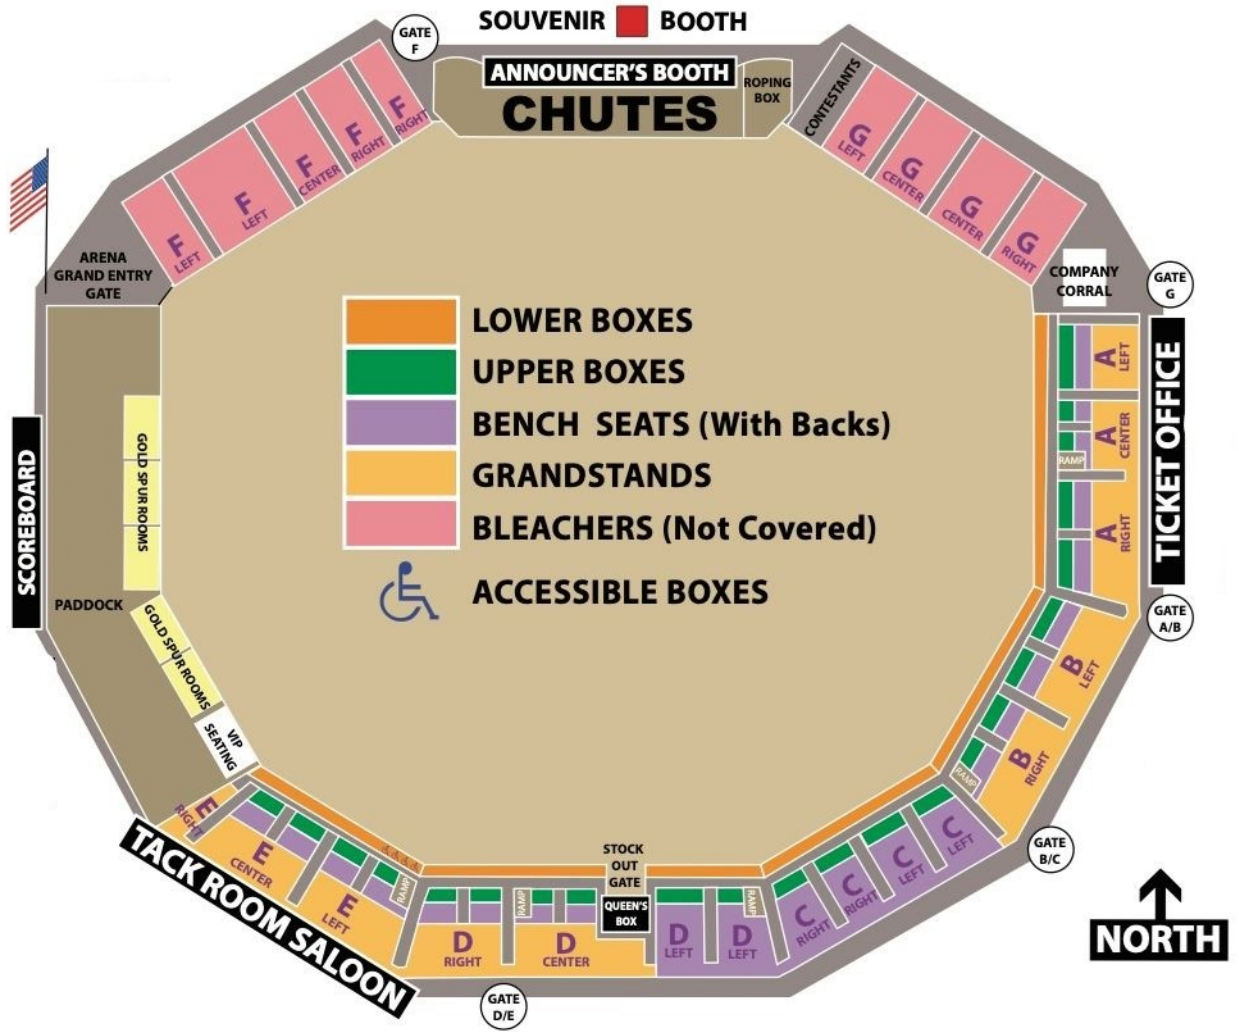

Park Avenue NE

River Road

Parking and
Contestant
Entrance

To Davidson
Road

Warm-up Arena

Contestant
Entry
Office